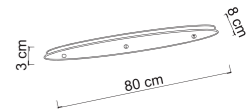

4620 BASE/3E N LED Nero opaco - Matt black

Base ellittica - Elliptical base
3 punti luce - 3 lights
L 80 X 13 X h 2,5 cm

I

BASI INCASSO - necessaria installazione driver in remoto se presente

Recessed Bases - remote driver installation required if present