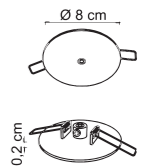

4620 BASE/3E N LED Nero opaco - Matt black

Base ellittica - Elliptical base
3 punti luce - 3 lights
L 80 X 13 X h 2,5 cm

I

BASI INCASSO - necessaria installazione driver in remoto se presente

Recessed Bases - remote driver installation required if present

6525 BASE/1INC B Bianco opaco - Matt white

6534 BASE/1INC C Cromo - Chrome

7258 BASE/1INC OS Ottone spazzolato - Brushed brass

35490 BASE/1INC N Nero opaco - Matt black

Portata max - Maximum weight - 2kg

Base rotonda - Round base
1 punto luce - 1 light
Ø 8 X h 0.2 cm