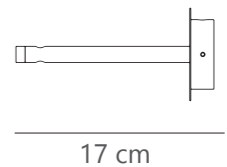

BASI APPLIQUE solo per modelli con portalampade E14-E27-GU10-GX53

Wall lamp bases only for models with E14-E27-GU10-GX53 lampholders

0525 APPLIQUE/B Bianco opaco - Matt white

8743 APPLIQUE/C Cromo - Chrome

8705 APPLIQUE/OS Ottone spazzolato - Brushed brass

8699 APPLIQUE/N Nero opaco - Matt black

8682 APPLIQUE/NP Cromo nero - Black chrome

8712 APPLIQUE/OL Ottone lucido - Shiny brass

8736 APPLIQUE/RL Rame Lucido - Shiny copper

8729 APPLIQUE/RS Rame Spazzolato - Brushed copper

Applique a parete
Wall lamp frame
1 punto luce - 1 light
Ø 8 X h 17 cm